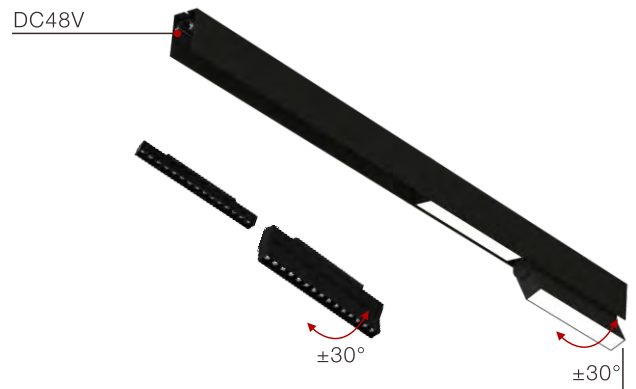

Analysis of Magnetic System Structure

- Safe and reliable through the pull test. Easy maintenance and rapid replacement without tools.

Through pull test
ReportNo.: **50132428 001**

Test items and test requirements	Test instruction	Determination
Lamp head pull test: Pulling the lamp head out of the base requires at least 4 times the weight of the lamp base.	Lamp weight: 0.8kg 4 times the weight of the lamp head pull: 31.36N Lamp head pulls off from lamp holder: 34N for the first time 39N for the second time	Pass

- Magnetic linear light system operates with various kinds of lamps, meeting the needs of different applications.

- DC48V output, safety guaranteed.