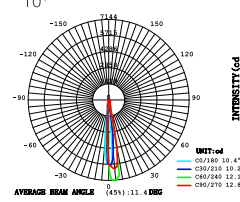

HEIGHT (m)	AVR E (lx)	CENTER E (lx)	DIAMETER (cm)
1.5	2499	3096	32
2	1406	1742	43
4	351	435	87
4.5	278	344	97
6	156	194	130

8.7W 475lm Ra:92

LED 4000K
CODE:AA8888888

HEIGHT (m)	AVR E (lx)	CENTER E (lx)	DIAMETER (cm)
1.5	1105	1198	33
2	622	674	44
4	155	168	87
4.5	123	133	98
6	69	75	131

8.1W 506lm Ra:91