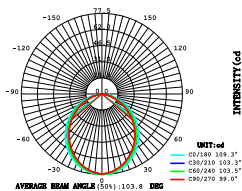

HEIGHT (m)	AVR E (lx)	CENTER E (lx)	DIAMETER (cm)
100°			
1.5	51	134	358
2	29	75	477
4	7	19	954
4.5	6	15	1073
6	3	8	1431

15.6W 890lm Ra:94

LED 4000K
CODE:AA8888888

HEIGHT (m)	AVR E (lx)	CENTER E (lx)	DIAMETER (cm)
109.2°			
1.5	44	137	422
2	25	77	563
4	6	19	1126
4.5	5	15	1266
6	3	9	1689

LED 3000K
CODE:AA8888888

LED 4000K
CODE:AA8888888

LED 3000K
CODE:AA8888888

LED 4000K
CODE:AA8888888

LED 3000K
CODE:AA8888888

LED 4000K
CODE:AA8888888

Frosted Axis Light Bar - 15W SES-MME-15-CCT

Power	15W
CCT	3000K ● 4000K ●
Voltage	DC48V
Output Lumens	1200 lm
CRI	>90
Material	Aluminum
Color	Black
Life	30 000 H
Warranty	3 Years

LED 3000K
CODE:AA8888888

HEIGHT (m)	AVR E (lx)	CENTER E (lx)	DIAMETER (cm)
99.3°			
1.5	13	34	353
2	7	19	471
4	2	5	941
4.5	2	4	1059
6	1	2	1412

14.9W 669lm Ra:93

LED 4000K
CODE:AA8888888

HEIGHT (m)	AVR E (lx)	CENTER E (lx)	DIAMETER (cm)
97.9°			
1.5	39	102	345
2	22	57	459
4	6	14	919
4.5	4	11	1034
6	2	6	1378