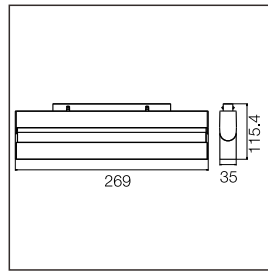

Frosted Axis Light Bar - 15W SES-MME-15-CCT