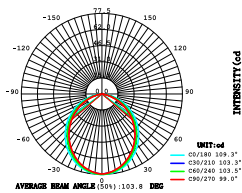

LED 3000K
CODE:AA8888888

LED 4000K
CODE:AA8888888

LED 3000K
CODE:AA8888888

LED 4000K
CODE:AA8888888

LED 3000K
CODE:AA8888888

LED 4000K
CODE:AA8888888

Frosted Light Bar - 15W SES-MMD-15-CCT

Power	15W
CCT	3000K ● 4000K ●
Voltage	DC48V
Output Lumens	1200 lm
CRI	>90
Material	Aluminum
Color	Black
Life	30 000 H
Warranty	3 Years

LED 3000K
CODE:AA8888888

HEIGHT (m)	AVR E (lx)	CENTER E (lx)	DIAMETER (cm)
99.3°			
1.5	13	34	353
2	7	19	471
4	2	5	941
4.5	2	4	1059
6	1	2	1412

14.9W 669lm Ra:93

LED 4000K
CODE:AA8888888

HEIGHT (m)	AVR E (lx)	CENTER E (lx)	DIAMETER (cm)
97.9°			
1.5	39	102	345
2	22	57	459
4	6	14	919
4.5	4	11	1034
6	2	6	1378

HEIGHT (m)	AVR E (lx)	CENTER E (lx)	DIAMETER (cm)
100°			
1.5	51	134	358
2	29	75	477
4	7	19	954
4.5	6	15	1073
6	3	8	1431

15.6W 890lm Ra:94

LED 4000K
CODE:AA8888888

HEIGHT (m)	AVR E (lx)	CENTER E (lx)	DIAMETER (cm)
109.2°			
1.5	44	137	422
2	25	77	563
4	6	19	1126
4.5	5	15	1266
6	3	9	1689