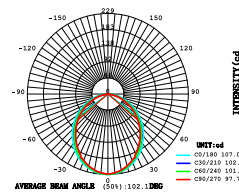

LED 3000K
CODE:AA8888888

LED 4000K
CODE:AA8888888

LED 3000K
CODE:AA8888888

LED 4000K
CODE:AA8888888

LED 3000K
CODE:AA8888888

LED 4000K
CODE:AA8888888

Frosted Light Bar - 15W SES-MMD-15-CCT

Power	15W
CCT	3000K ● 4000K ●
Voltage	DC48V
Output Lumens	1200 lm
CRI	>90
Material	Aluminum
Color	Black
Life	30 000 H
Warranty	3 Years

LED 3000K
CODE:AA8888888

HEIGHT (m)	AVR E (lx)	CENTER E (lx)	DIAMETER (cm)
99.3°			
1.5	13	34	353
2	7	19	471
4	2	5	941
4.5	2	4	1059
6	1	2	1412

14.9W 669lm Ra:93

LED 4000K
CODE:AA8888888

HEIGHT (m)	AVR E (lx)	CENTER E (lx)	DIAMETER (cm)
97.9°			
1.5	39	102	345
2	22	57	459
4	6	14	919
4.5	4	11	1034
6	2	6	1378

HEIGHT (m)	AVR E (lx)	CENTER E (lx)	DIAMETER (cm)
100°			
1.5	51	134	358
2	29	75	477
4	7	19	954
4.5	6	15	1073
6	3	8	1431

15.6W 890lm Ra:94

LED 4000K
CODE:AA8888888

HEIGHT (m)	AVR E (lx)	CENTER E (lx)	DIAMETER (cm)
109.2°			
1.5	44	137	422
2	25	77	563
4	6	19	1126
4.5	5	15	1266
6	3	9	1689