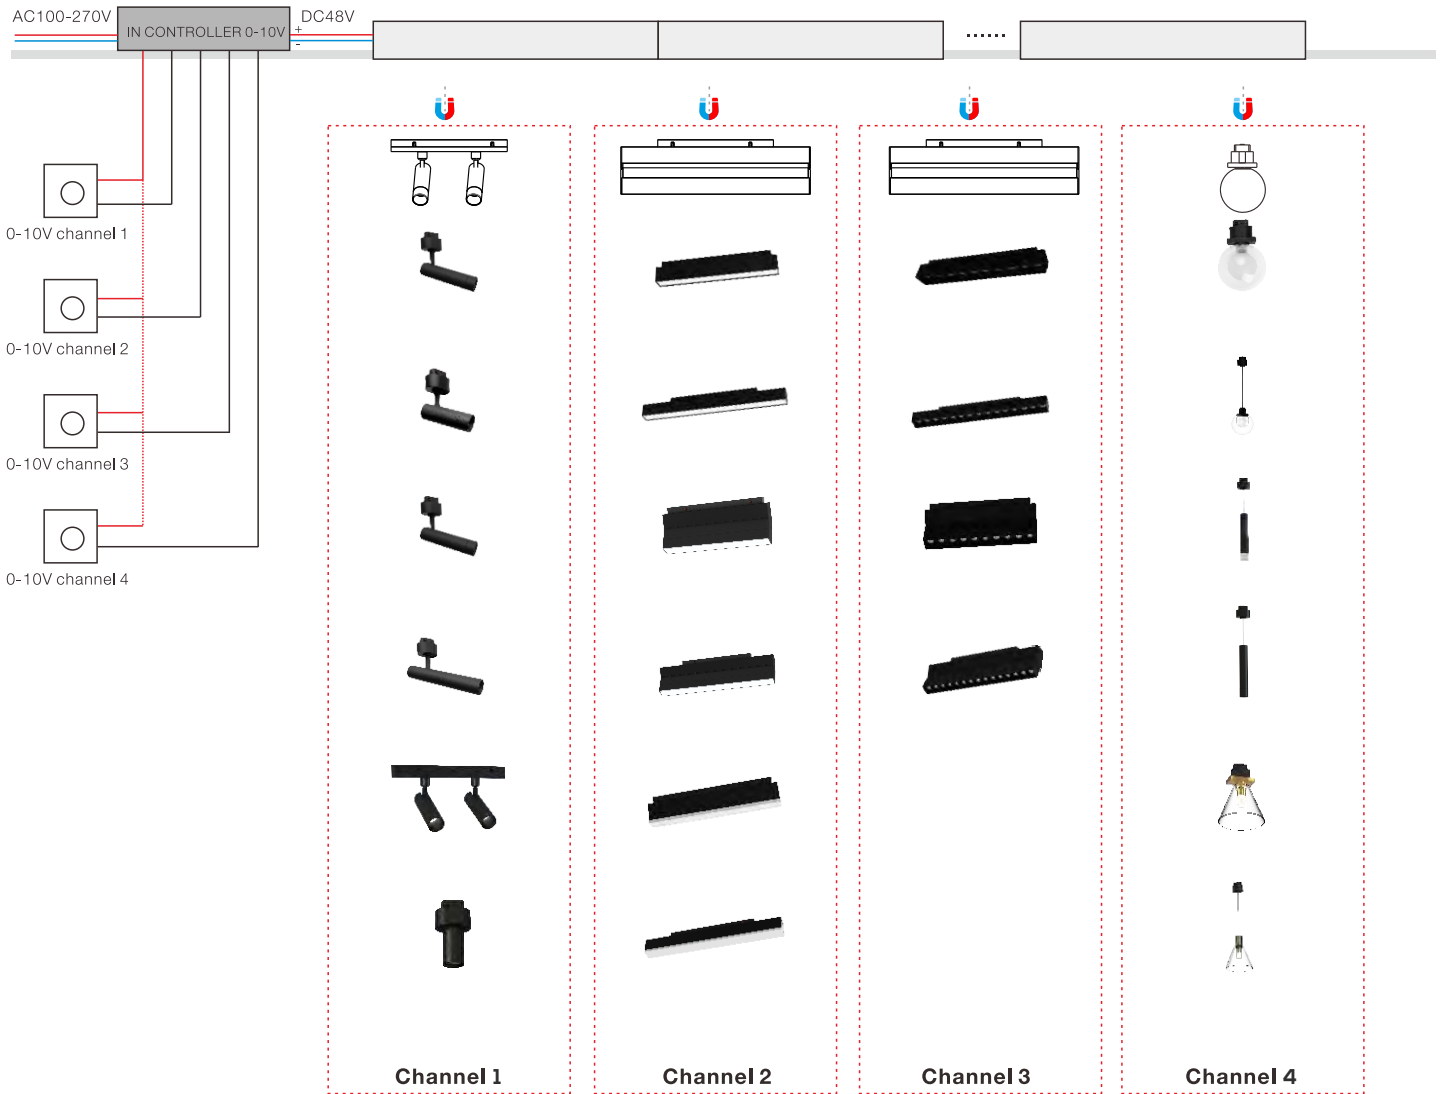

Set open close

You can control the brightness of the lamp during the specified time, brightness and color temperature.

Time delay

You can set the delay of the lamp to turn off.

Installation diagram

DC-BUS (DALI)

DC-BUS (0-10V)

Applications

The M³ Track Light System components can be assembled in different ways for various lighting effects. Easily achieve both continuous or intermittent linear lighting with the magnetic function that allows you to quickly modify and replace pieces.

The track rails can be used recessed, suspended and surface mounted.

Analysis of Magnetic System Structure

- Safe and reliable through the pull test. Easy maintenance and rapid replacement without tools.