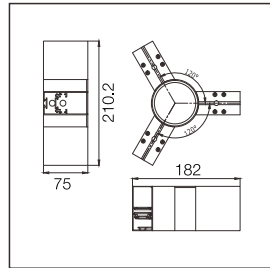

120° Corner 3V SES-MEN-CORNER-3V-60

Material
Color
Remark

Aluminum
Black
Magnetic track for surface mounting and suspend the plane 3x120° Corner