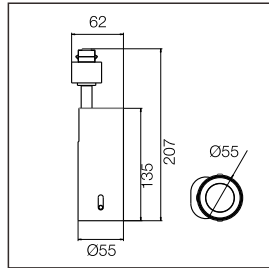

Adjustable Track Head - 15W SES-MMS-15-CCT