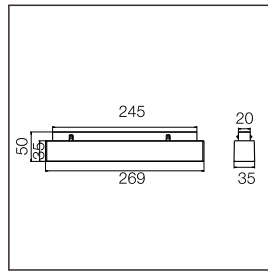

Frosted Light Bar - 15W SES-MMD-15-CCT