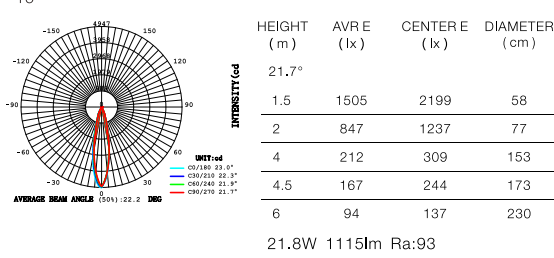

Power	22W
CCT	3000K ● 4000K ●
Voltage	DC48V
Output Lumens	1760 lm
CRI	>90
Material	Aluminum
Color	Black
Life	30 000 H
Warranty	3 Years

LED 3000K
CODE:AA8888888