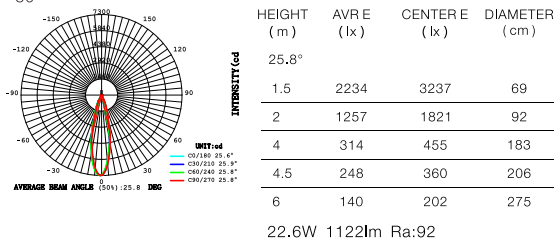

LED 3000K
CODE:AA8888888