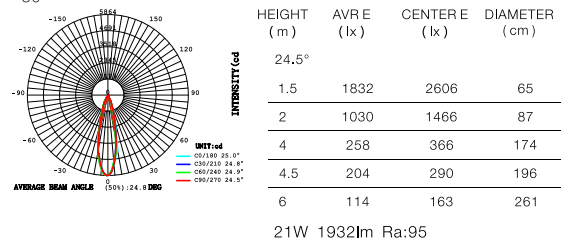

HEIGHT (m)	AVR E (lx)	CENTER E (lx)	DIAMETER (cm)
100°			
1.5	51	134	358
2	29	75	477
4	7	19	954
4.5	6	15	1073
6	3	8	1431

15.6W 890lm Ra:94

LED 4000K
CODE:AA8888888

HEIGHT (m)	AVR E (lx)	CENTER E (lx)	DIAMETER (cm)
109.2°			
1.5	44	137	422
2	25	77	563
4	6	19	1126
4.5	5	15	1266
6	3	9	1689

LED 3000K
CODE:AA8888888

LED 4000K
CODE:AA8888888

LED 3000K
CODE:AA8888888

LED 4000K
CODE:AA8888888

LED 3000K
CODE:AA8888888

LED 4000K
CODE:AA8888888

Frosted Axis Light Bar - 15W SES-MME-15-CCT

Power	15W
CCT	3000K ● 4000K ●
Voltage	DC48V
Output Lumens	1200 lm
CRI	>90
Material	Aluminum
Color	Black
Life	30 000 H
Warranty	3 Years