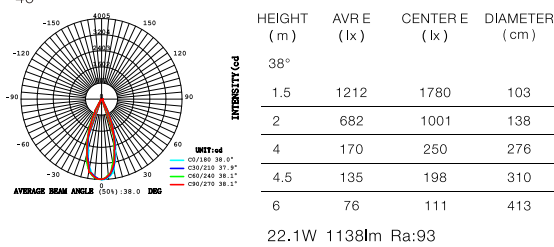

LED 3000K
CODE:AA8888888

LED 4000K
CODE:AA8888888

LED 3000K
CODE:AA8888888

LED 4000K
CODE:AA8888888

LED 3000K
CODE:AA8888888

LED 4000K
CODE:AA8888888

Frosted Light Bar - 15W SES-MMD-15-CCT

Power	15W
CCT	3000K ● 4000K ●
Voltage	DC48V
Output Lumens	1200 lm
CRI	>90
Material	Aluminum
Color	Black
Life	30 000 H
Warranty	3 Years

LED 3000K
CODE:AA8888888

HEIGHT (m)	AVR E (lx)	CENTER E (lx)	DIAMETER (cm)
99.3°			
1.5	13	34	353
2	7	19	471
4	2	5	941
4.5	2	4	1059
6	1	2	1412

14.9W 669lm Ra:93

LED 4000K
CODE:AA8888888

HEIGHT (m)	AVR E (lx)	CENTER E (lx)	DIAMETER (cm)
97.9°			
1.5	39	102	345
2	22	57	459
4	6	14	919
4.5	4	11	1034
6	2	6	1378

HEIGHT (m)	AVR E (lx)	CENTER E (lx)	DIAMETER (cm)
100°			
1.5	51	134	358
2	29	75	477
4	7	19	954
4.5	6	15	1073
6	3	8	1431

15.6W 890lm Ra:94

LED 4000K
CODE:AA8888888

HEIGHT (m)	AVR E (lx)	CENTER E (lx)	DIAMETER (cm)
109.2°			
1.5	44	137	422
2	25	77	563
4	6	19	1126
4.5	5	15	1266
6	3	9	1689