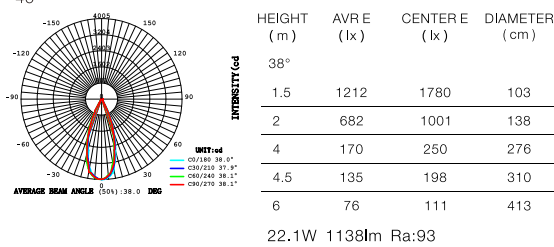

HEIGHT (m)	AVR E (lx)	CENTER E (lx)	DIAMETER (cm)
100°			
1.5	51	134	358
2	29	75	477
4	7	19	954
4.5	6	15	1073
6	3	8	1431

15.6W 890lm Ra:94

LED 4000K
CODE:AA8888888

HEIGHT (m)	AVR E (lx)	CENTER E (lx)	DIAMETER (cm)
109.2°			
1.5	44	137	422
2	25	77	563
4	6	19	1126
4.5	5	15	1266
6	3	9	1689

LED 3000K
CODE:AA8888888

LED 4000K
CODE:AA8888888

LED 3000K
CODE:AA8888888

LED 4000K
CODE:AA8888888

LED 3000K
CODE:AA8888888

LED 4000K
CODE:AA8888888

Frosted Axis Light Bar - 15W SES-MME-15-CCT

Power	15W
CCT	3000K ● 4000K ●
Voltage	DC48V
Output Lumens	1200 lm
CRI	>90
Material	Aluminum
Color	Black
Life	30 000 H
Warranty	3 Years