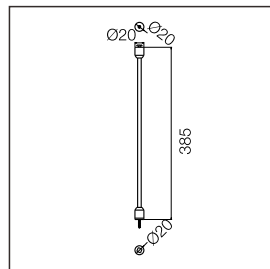

Pipe Kit - 15" SES-ME-PIPES

Material
Color
Remark

Aluminum
Black
For magnetic track suspend accessories