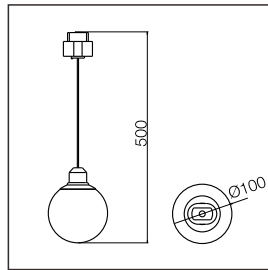

Suspended Orb Light - 5W SES-ORB-WIRE-5-CCT