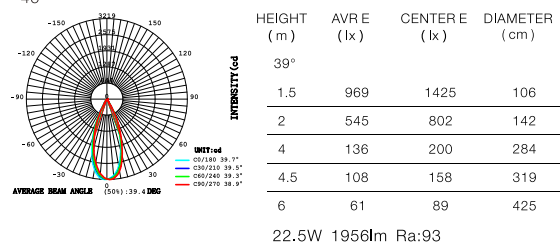

LED 3000K
CODE:AA8888888

LED 4000K
CODE:AA8888888

LED 3000K
CODE:AA8888888

LED 4000K
CODE:AA8888888

LED 3000K
CODE:AA8888888

LED 4000K
CODE:AA8888888

Frosted Light Bar - 15W SES-MMD-15-CCT

Power	15W
CCT	3000K ● 4000K ●
Voltage	DC48V
Output Lumens	1200 lm
CRI	>90
Material	Aluminum
Color	Black
Life	30 000 H
Warranty	3 Years

LED 3000K
CODE:AA8888888

HEIGHT (m)	AVR E (lx)	CENTER E (lx)	DIAMETER (cm)
99.3°			
1.5	13	34	353
2	7	19	471
4	2	5	941
4.5	2	4	1059
6	1	2	1412

14.9W 669lm Ra:93

LED 4000K
CODE:AA8888888

HEIGHT (m)	AVR E (lx)	CENTER E (lx)	DIAMETER (cm)
97.9°			
1.5	39	102	345
2	22	57	459
4	6	14	919
4.5	4	11	1034
6	2	6	1378