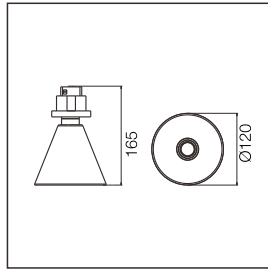

Cone Light - 5W SES-CONE-5-CCT