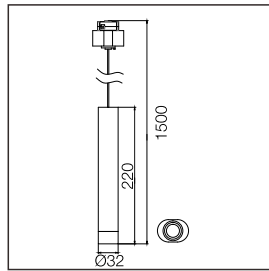

Suspended Cylinder Light - 10W SES-MSDA-10-CCT

Power	10W
CCT	3000K ● 4000K ●
Voltage	DC48V
Output Lumens	650 lm
CRI	>90
Material	Aluminum
Color	Black
Life	30 000 H
Warranty	3 Years