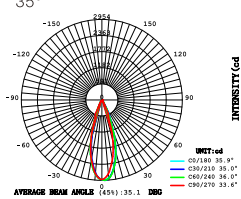

Power	15W
CCT	3000K ● 4000K ●
Voltage	DC48V
Output Lumens	1200 lm
CRI	>90
Material	Aluminum
Color	Black / White
Life	30 000 H
Warranty	3 Years

LED 3000K
CODE:AA8888888

HEIGHT (m)	AVR E (lx)	CENTER E (lx)	DIAMETER (cm)
33.1°			
1.5	907	1335	89
2	510	751	119
4	128	188	238
4.5	101	148	267
6	57	83	357

15.1W 877lm Ra:92