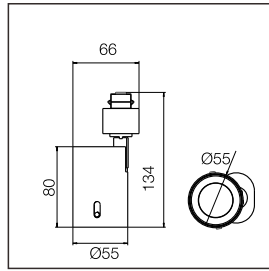

Adjustable Track Head - 5W SES-MMS-5-CCT

Power	5W
CCT	3000K ● 4000K ●
Voltage	DC24V
Output Lumens	400 lm
CRI	>90
Material	Aluminum
Color	Black
Life	30 000 H
Warranty	3 Years