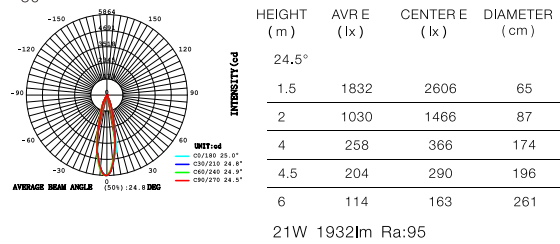

LED 3000K
CODE:AA8888888

LED 4000K
CODE:AA8888888

LED 3000K
CODE:AA8888888

LED 4000K
CODE:AA8888888

LED 3000K
CODE:AA8888888

LED 4000K
CODE:AA8888888

Frosted Light Bar - 15W SES-MMD-15-CCT

Power	15W
CCT	3000K ● 4000K ●
Voltage	DC48V
Output Lumens	1200 lm
CRI	>90
Material	Aluminum
Color	Black
Life	30 000 H
Warranty	3 Years

LED 3000K
CODE:AA8888888

HEIGHT (m)	AVR E (lx)	CENTER E (lx)	DIAMETER (cm)
99.3°			
1.5	13	34	353
2	7	19	471
4	2	5	941
4.5	2	4	1059
6	1	2	1412

14.9W 669lm Ra:93

LED 4000K
CODE:AA8888888

HEIGHT (m)	AVR E (lx)	CENTER E (lx)	DIAMETER (cm)
97.9°			
1.5	39	102	345
2	22	57	459
4	6	14	919
4.5	4	11	1034
6	2	6	1378