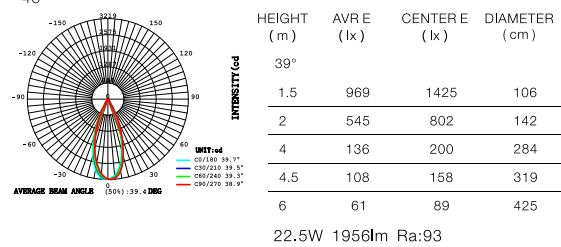

HEIGHT (m)	AVR E (lx)	CENTER E (lx)	DIAMETER (cm)
100°			
1.5	51	134	358
2	29	75	477
4	7	19	954
4.5	6	15	1073
6	3	8	1431

15.6W 890lm Ra:94

LED 4000K
CODE:AA8888888

HEIGHT (m)	AVR E (lx)	CENTER E (lx)	DIAMETER (cm)
109.2°			
1.5	44	137	422
2	25	77	563
4	6	19	1126
4.5	5	15	1266
6	3	9	1689

LED 3000K
CODE:AA8888888

LED 4000K
CODE:AA8888888

LED 3000K
CODE:AA8888888

LED 4000K
CODE:AA8888888

LED 3000K
CODE:AA8888888

LED 4000K
CODE:AA8888888

Frosted Axis Light Bar - 15W SES-MME-15-CCT

Power	15W
CCT	3000K ● 4000K ●
Voltage	DC48V
Output Lumens	1200 lm
CRI	>90
Material	Aluminum
Color	Black
Life	30 000 H
Warranty	3 Years

LED 3000K
CODE:AA8888888

HEIGHT (m)	AVR E (lx)	CENTER E (lx)	DIAMETER (cm)
99.3°			
1.5	13	34	353
2	7	19	471
4	2	5	941
4.5	2	4	1059
6	1	2	1412

14.9W 669lm Ra:93

LED 4000K
CODE:AA8888888

HEIGHT (m)	AVR E (lx)	CENTER E (lx)	DIAMETER (cm)
97.9°			
1.5	39	102	345
2	22	57	459
4	6	14	919
4.5	4	11	1034
6	2	6	1378