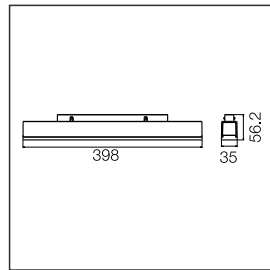

Frosted Slab Light Bar - 22W SES-MMC-22-CCT