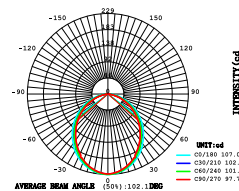

HEIGHT (m)	AVR E (lx)	CENTER E (lx)	DIAMETER (cm)
100°			
1.5	51	134	358
2	29	75	477
4	7	19	954
4.5	6	15	1073
6	3	8	1431

15.6W 890lm Ra:94

LED 4000K
CODE:AA8888888

HEIGHT (m)	AVR E (lx)	CENTER E (lx)	DIAMETER (cm)
109.2°			
1.5	44	137	422
2	25	77	563
4	6	19	1126
4.5	5	15	1266
6	3	9	1689

LED 3000K
CODE:AA8888888

LED 4000K
CODE:AA8888888

LED 3000K
CODE:AA8888888

LED 4000K
CODE:AA8888888

LED 3000K
CODE:AA8888888

LED 4000K
CODE:AA8888888

Frosted Axis Light Bar - 15W SES-MME-15-CCT

Power	15W
CCT	3000K ● 4000K ●
Voltage	DC48V
Output Lumens	1200 lm
CRI	>90
Material	Aluminum
Color	Black
Life	30 000 H
Warranty	3 Years

LED 3000K
CODE:AA8888888

HEIGHT (m)	AVR E (lx)	CENTER E (lx)	DIAMETER (cm)
99.3°			
1.5	13	34	353
2	7	19	471
4	2	5	941
4.5	2	4	1059
6	1	2	1412

14.9W 669lm Ra:93

LED 4000K
CODE:AA8888888

HEIGHT (m)	AVR E (lx)	CENTER E (lx)	DIAMETER (cm)
97.9°			
1.5	39	102	345
2	22	57	459
4	6	14	919
4.5	4	11	1034
6	2	6	1378