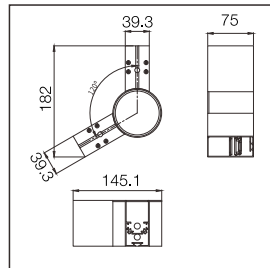

120° Corner V SES-MEN-CORNER-V-60

Material
Color
Remark

Aluminum
Black
Magnetic track for surface mounting and suspend the plane 120° Corner